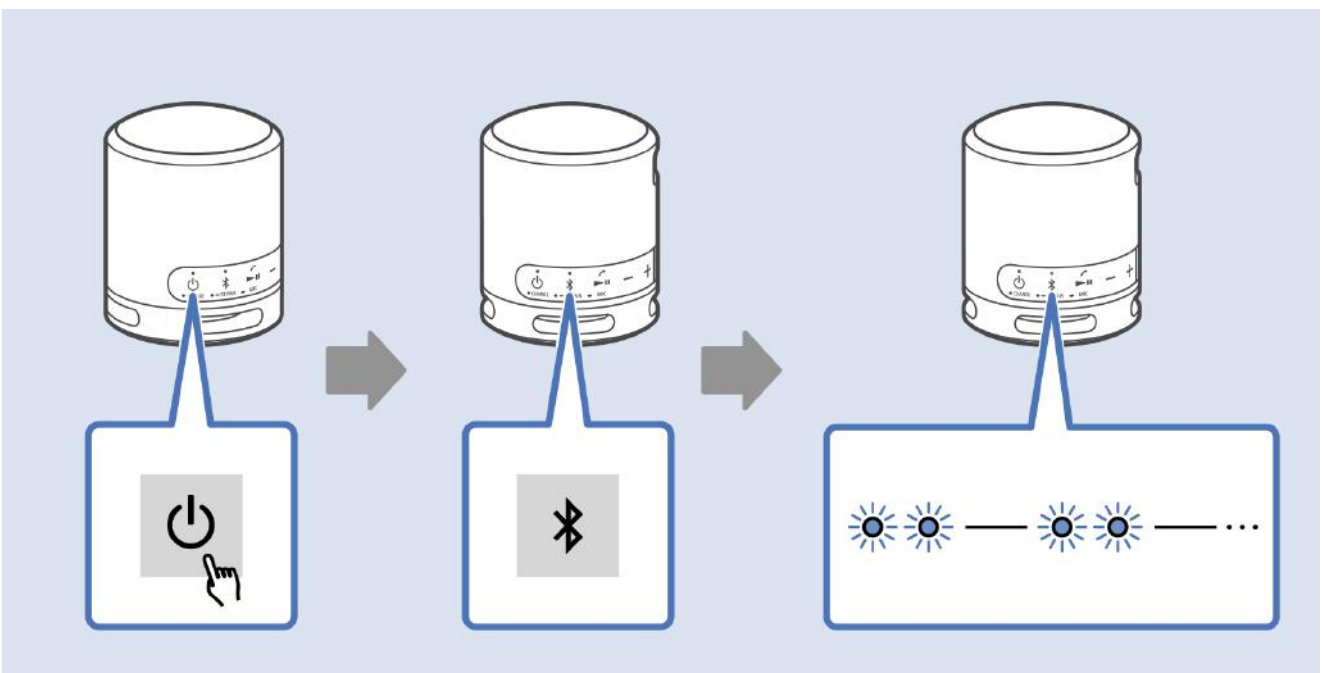

## 1. Go to the settings

2. Go to the "**Remotes & Accessories**" tab

3. Select the "**Pair a remote control or accessory**"

4. This will search for Bluetooth devices in your immediate surroundings.

5. Turn on your **SONY** speaker and enter pairing mode