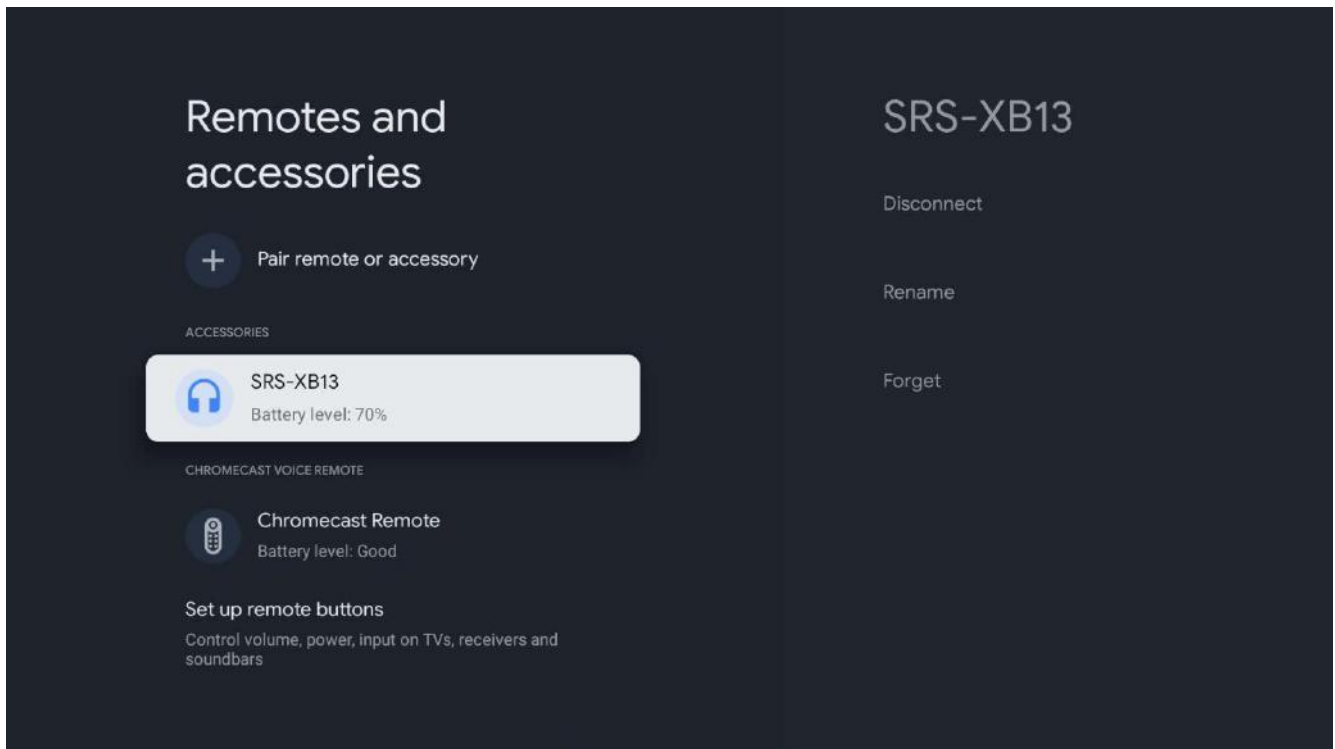

6. A list of devices will appear on the screen. Select item **"SRS-XB13"**

7. Accept the Bluetooth device pairing request.

8. The speaker has been successfully paired.

9. Press the "Home" button to return to the home screen.