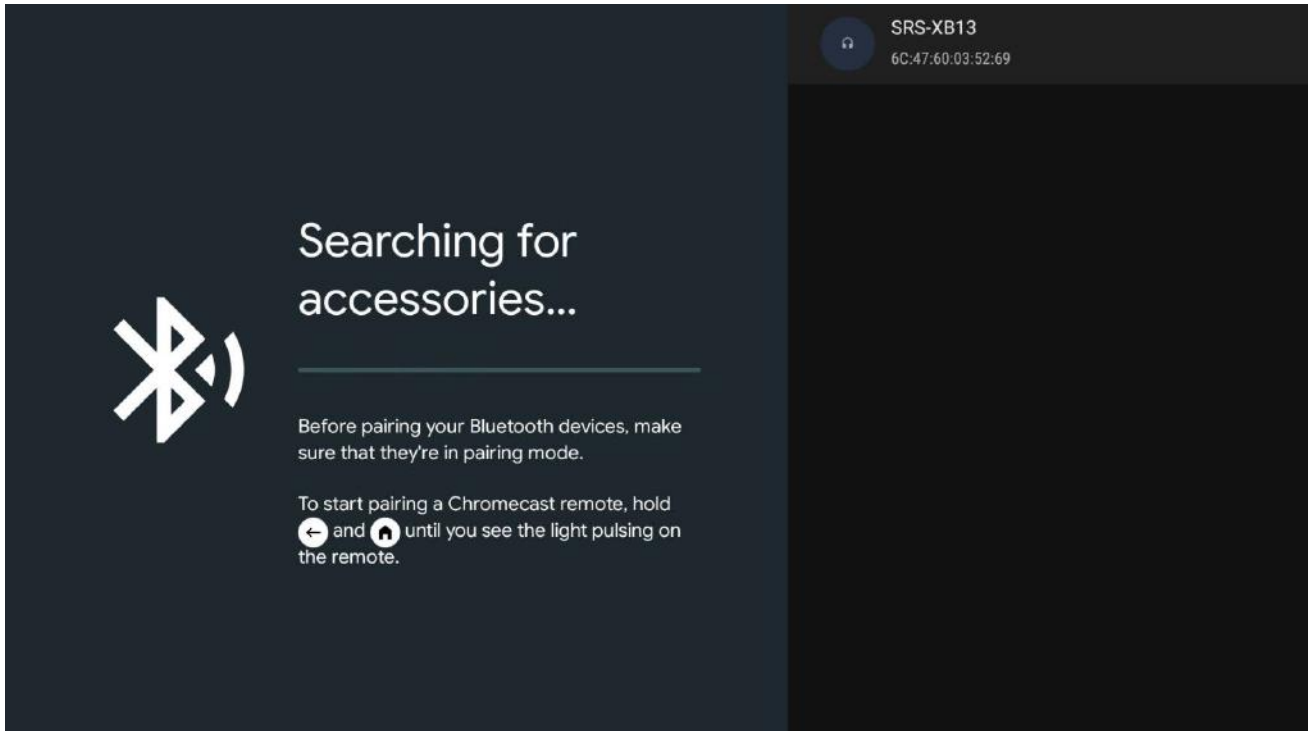

6. A list of devices will appear on the screen. Select item **"SRS-XB13"**