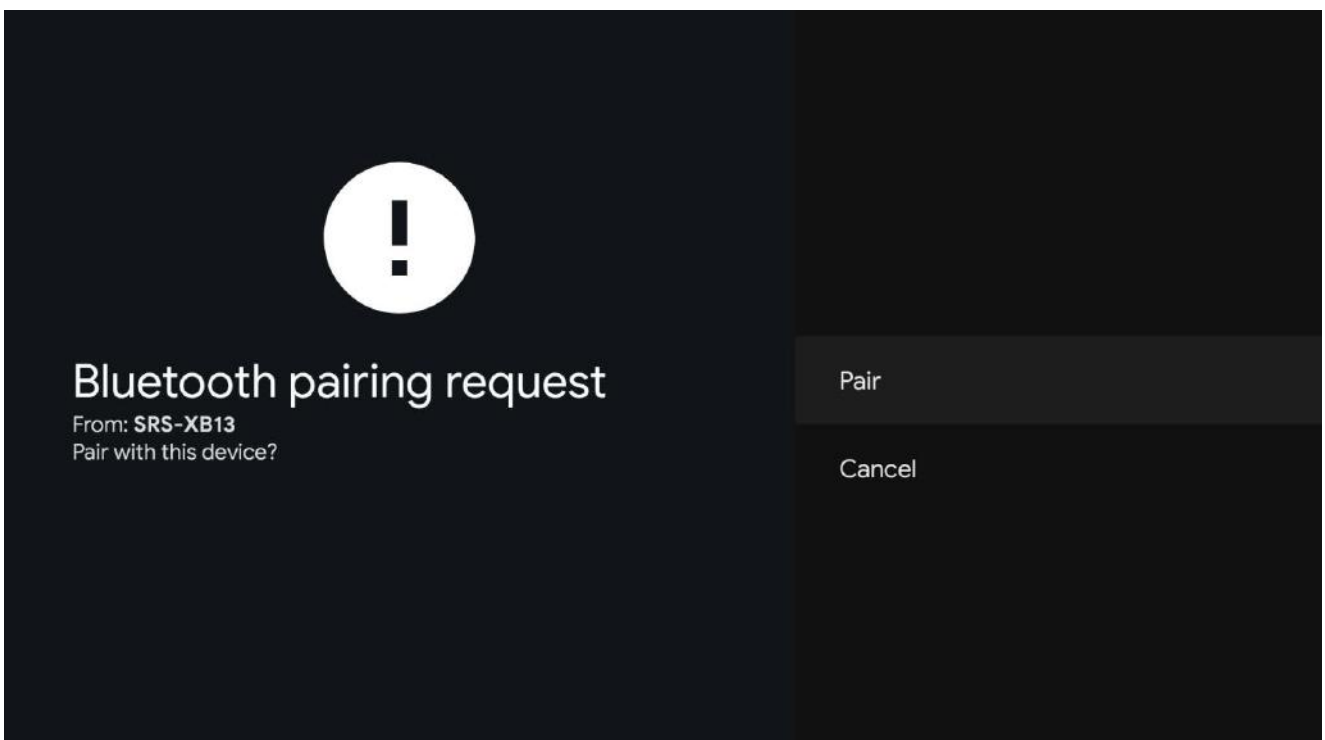

## 1. Go to the settings

2. Go to the "**Remotes & Accessories**" tab

3. Select the "**Pair a remote control or accessory**"

4. This will search for Bluetooth devices in your immediate surroundings.

5. Turn on your **SONY** speaker and enter pairing mode

6. A list of devices will appear on the screen. Select item **"SRS-XB13"**

7. Accept the Bluetooth device pairing request.

8. The speaker has been successfully paired.

9. Press the "Home" button to return to the home screen.