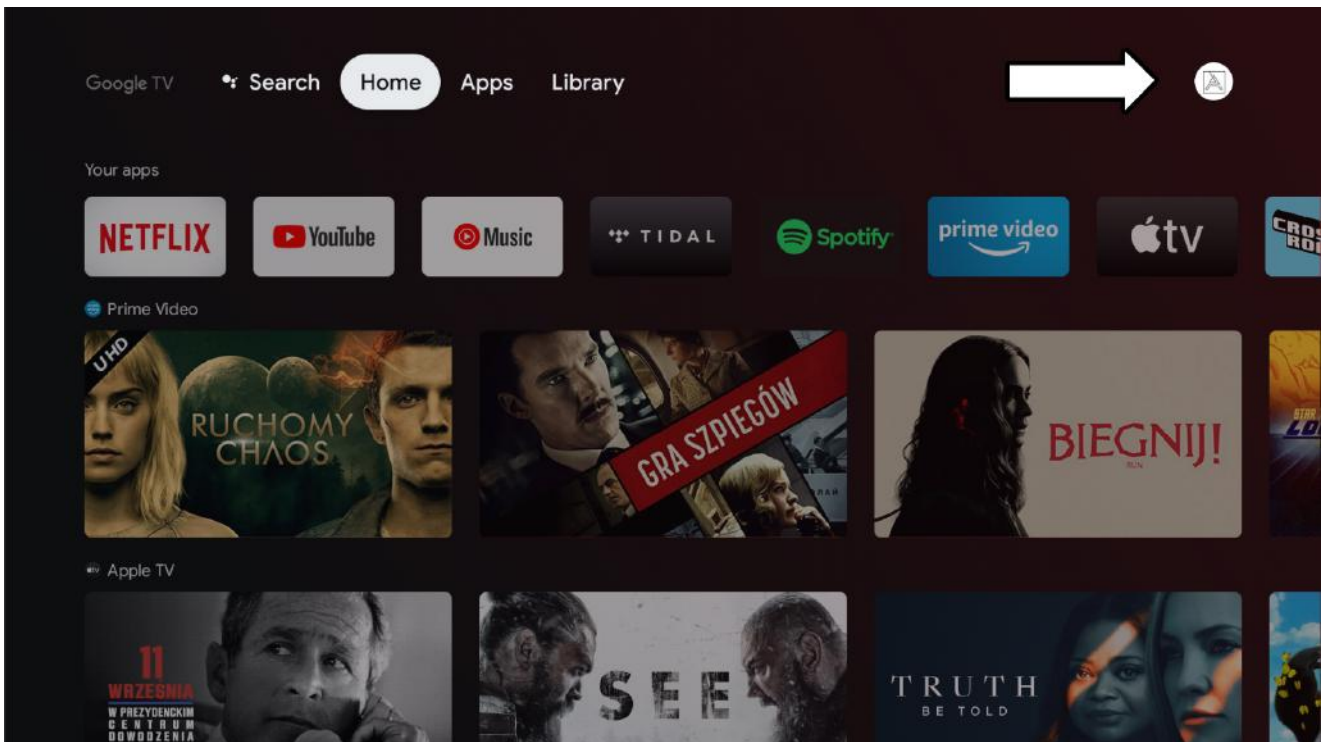

Pairing the speaker

1. Go to the settings