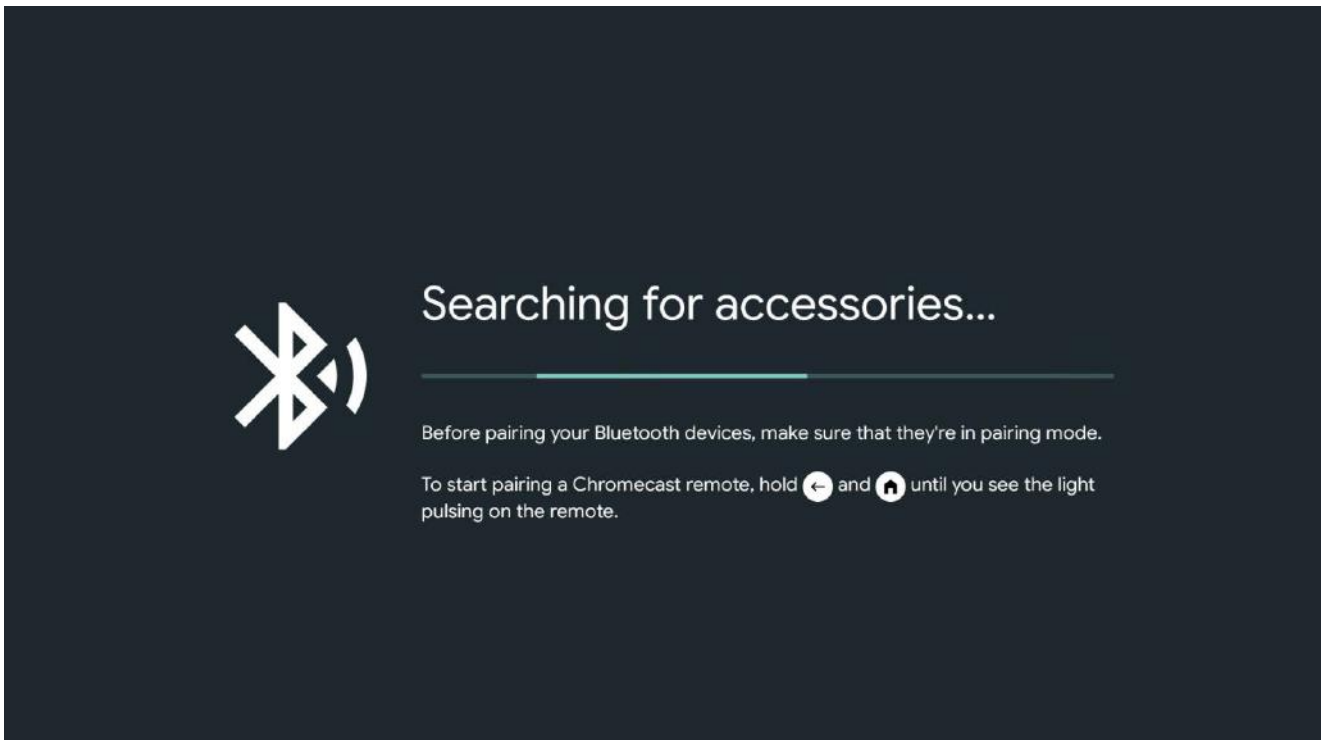

## 1. Go to the settings

2. Go to the "**Remotes & Accessories**" tab

3. Select the "**Pair a remote control or accessory**"

4. This will search for Bluetooth devices in your immediate surroundings.

5. Turn on your **SONY** speaker and enter pairing mode