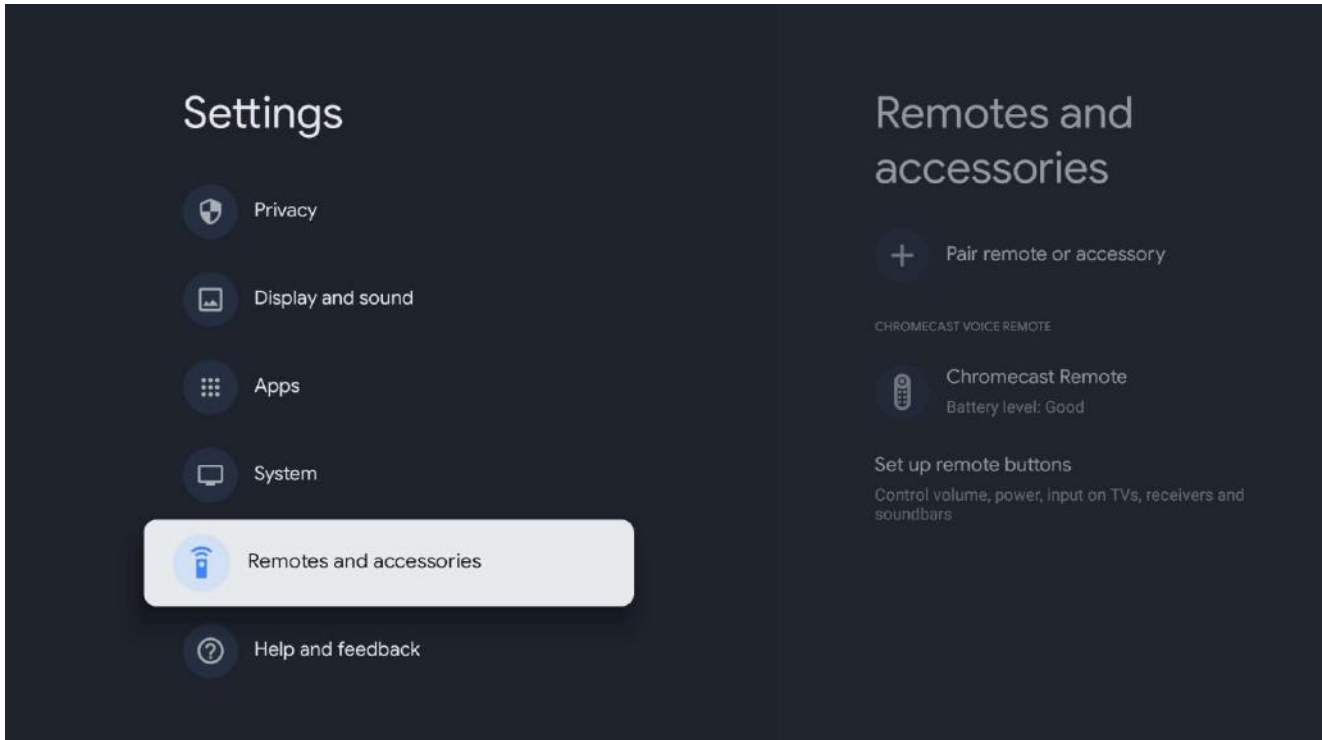

2. Go to the "**Remotes & Accessories**" tab