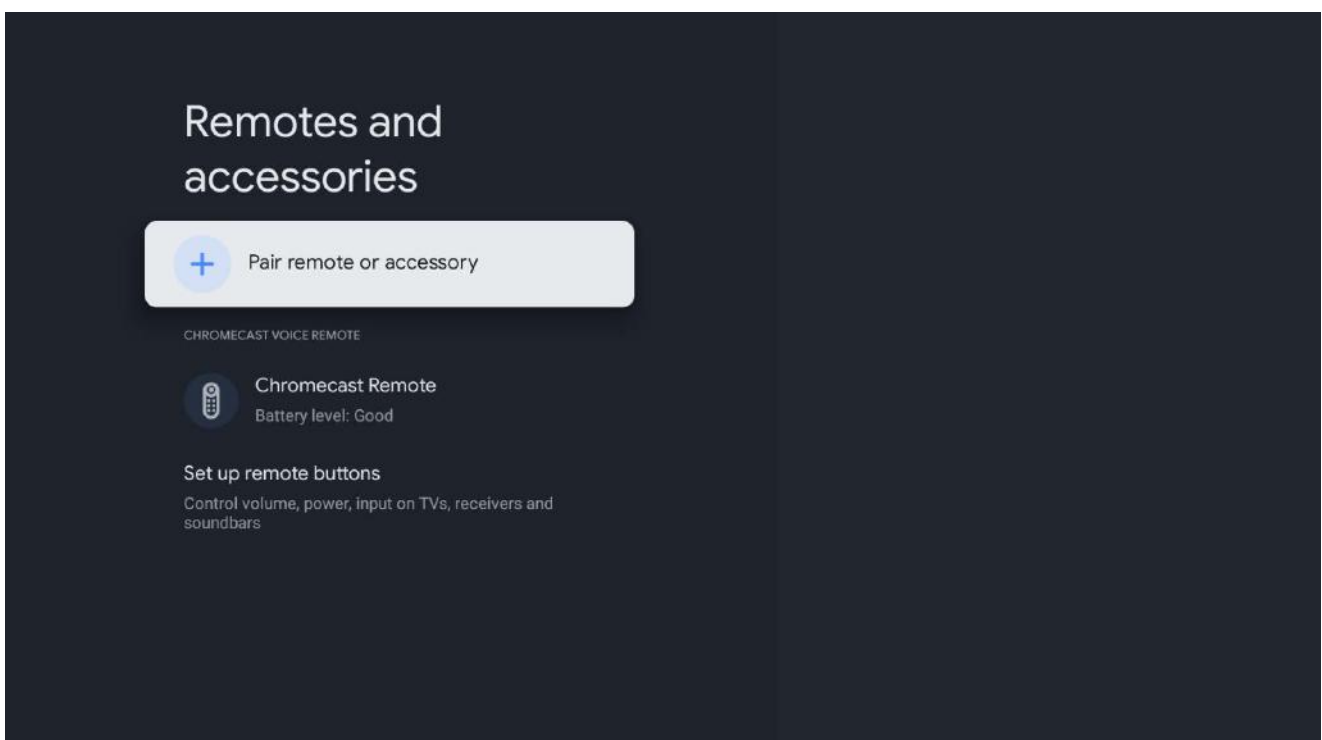

## 1. Go to the settings

2. Go to the "**Remotes & Accessories**" tab

3. Select the "**Pair a remote control or accessory**"

4. This will search for Bluetooth devices in your immediate surroundings.

5. Turn on your **SONY** speaker and enter pairing mode