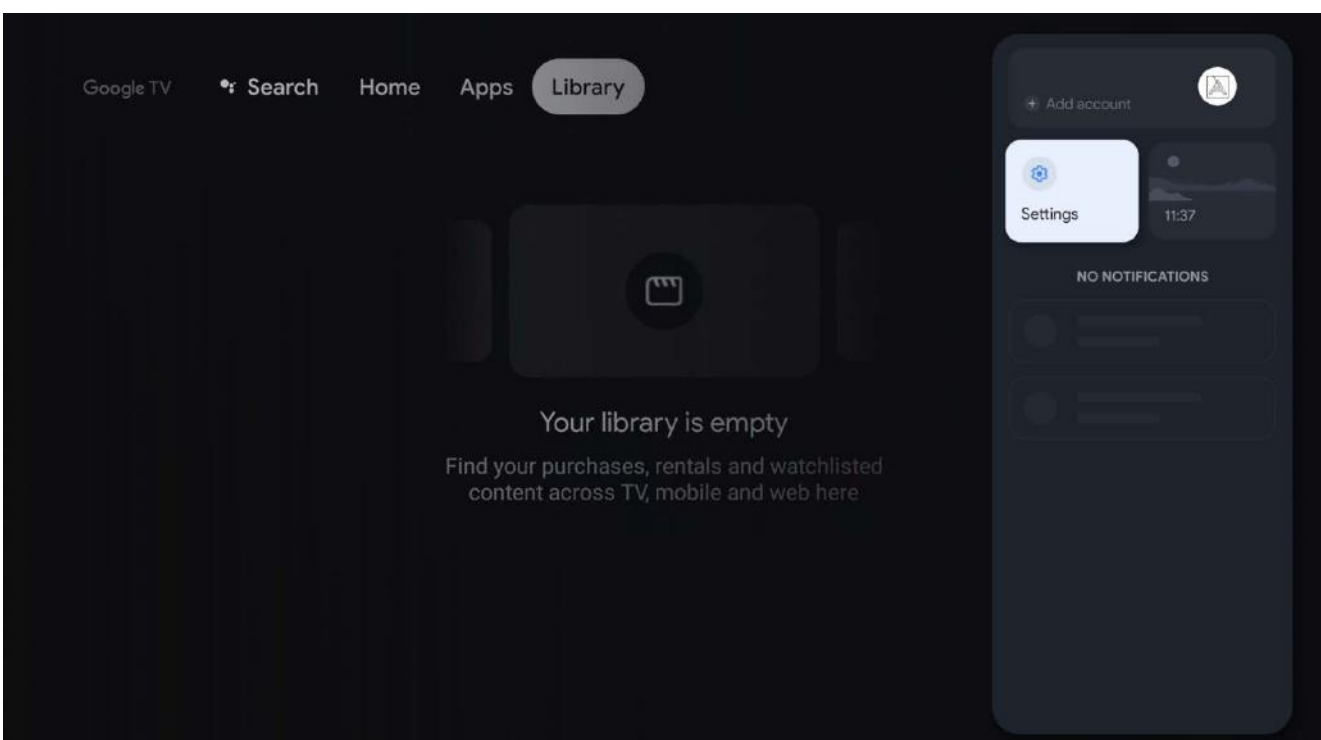

Pairing the speaker

1. Go to the settings