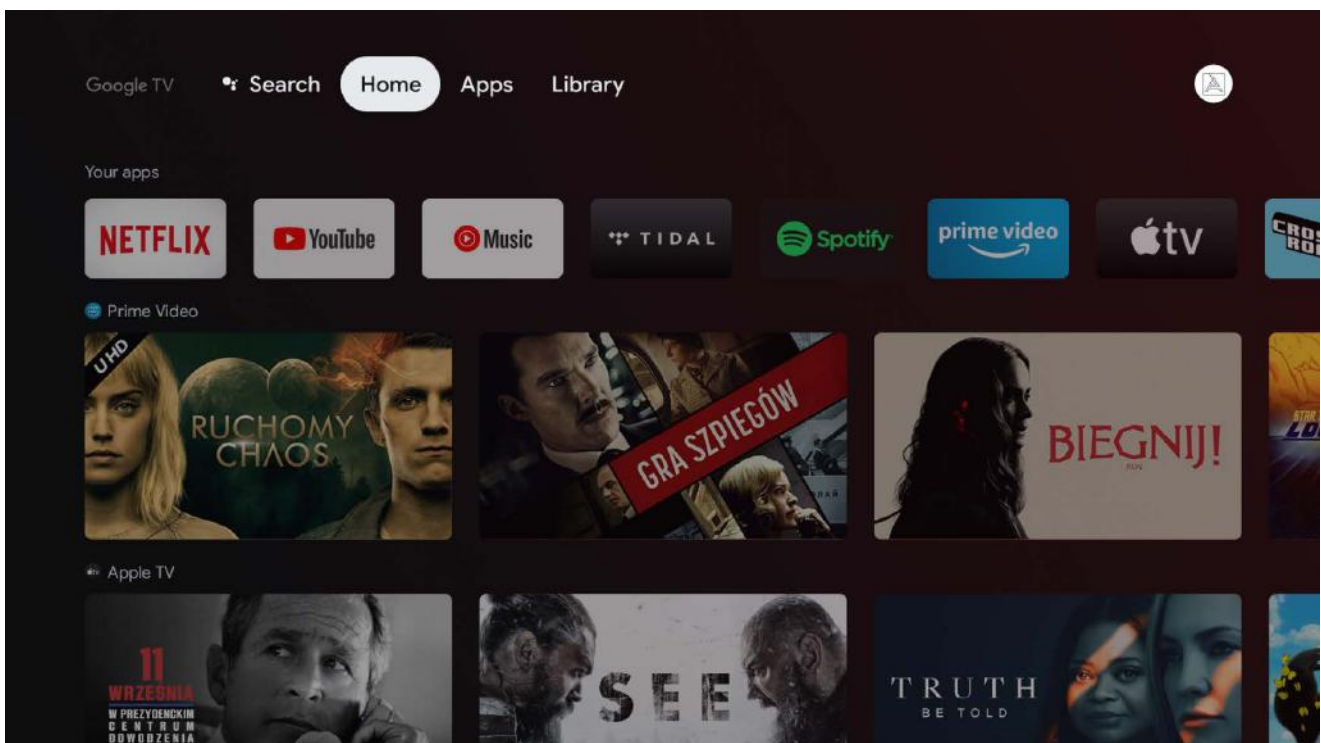

Getting Started

- The first time you connect the mirror to the power supply and wait **30 seconds**, the configuration of the **Google SmartScreen** device will begin
  - The "**Start pairing**" screen will appear on the display.
- To pair the remote control and proceed to language selection:
  Hold and until you see a flashing LED light on the remote.
- Follow the on-screen instructions.
- When setup is complete, the main screen appears on the display.