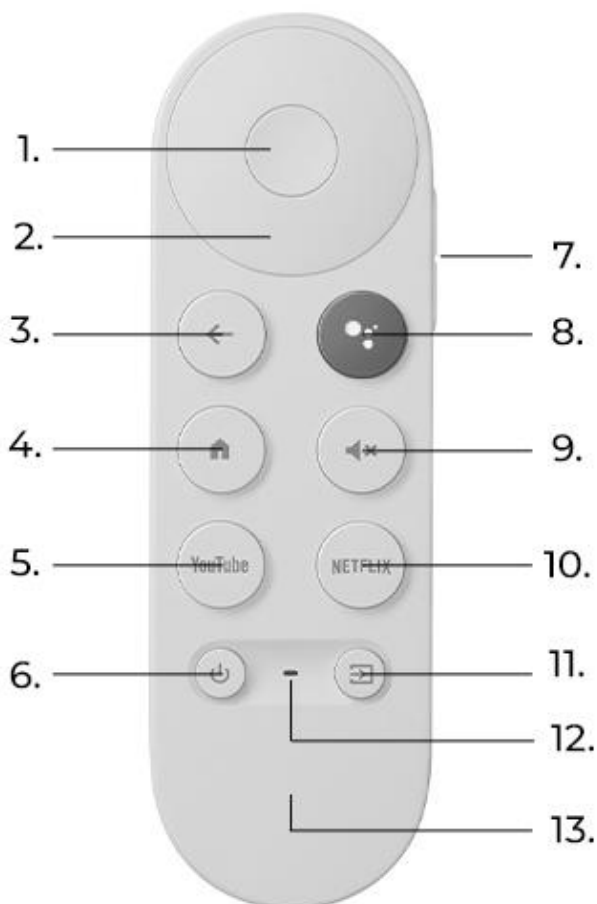

# Description SmartScreen Google

**Google SmartScreen is a multi-functional device designed to control the built-in LCD panel with the included remote control. It has a 10.1" LCD matrix with a 1920x1200 resolution, a remote**

## **Description of the remote control:**

1. "Select" button
2. Directional controller (up, down, right, left)
3. Go back one screen
4. Return to home screen
5. Start YouTube
6. Power On/Off
7. Speaker adjustment
8. Talk to Google Assistant
9. Mute
10. Start Netflix
11. Source (e.g. antenna selection, HDMI)
12. Microphone
13. LED indicator

# Getting Started

- The first time you connect the mirror to the power supply and wait **30 seconds**, the configuration of the **Google SmartScreen** device will begin
  - The "**Start pairing**" screen will appear on the display.
- To pair the remote control and proceed to language selection:  
Hold  and  until you see a flashing LED light on the remote.
- Follow the on-screen instructions.
- When setup is complete, the main screen appears on the display.